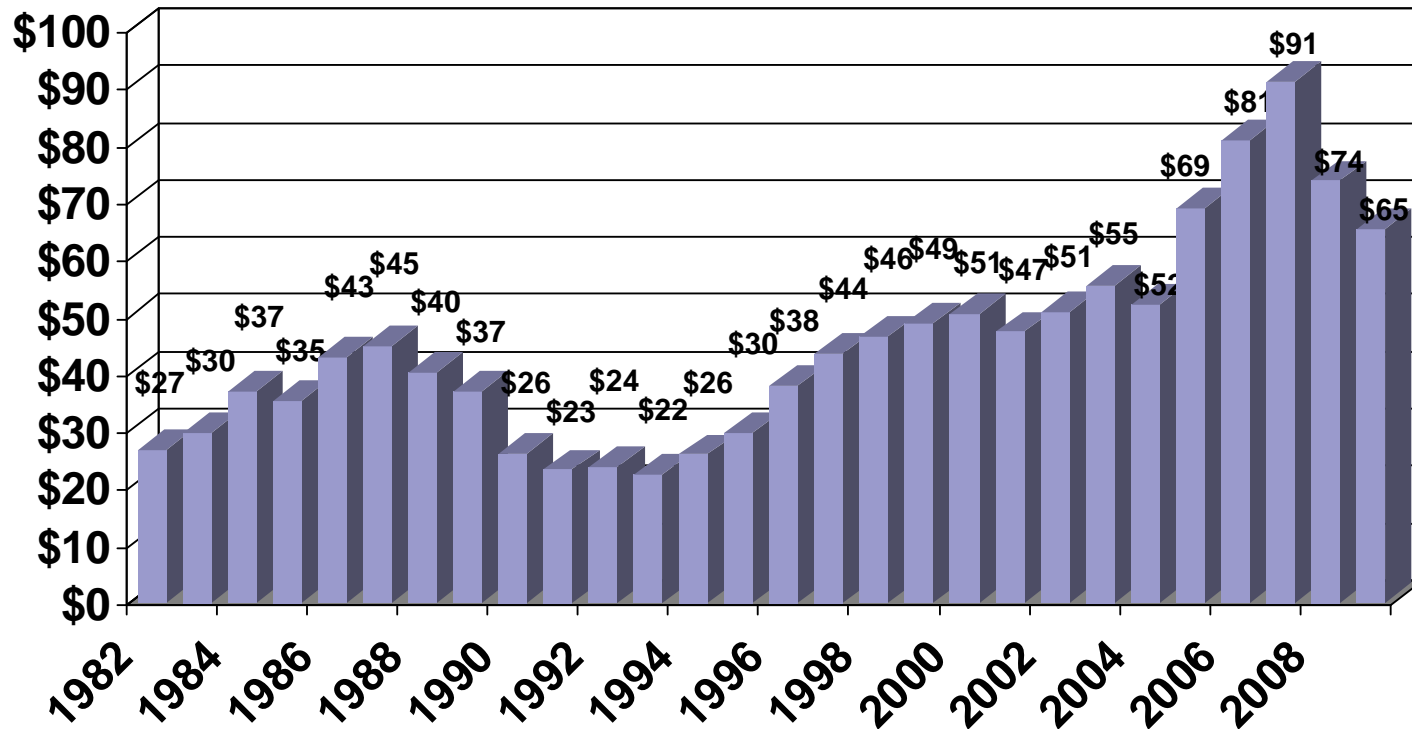

Average Price Per Square Foot Maricopa County Industrial* Space

Source: Kammrath & Associates

*Includes buildings greater than 10,000 SF

*Data through 3q 2009